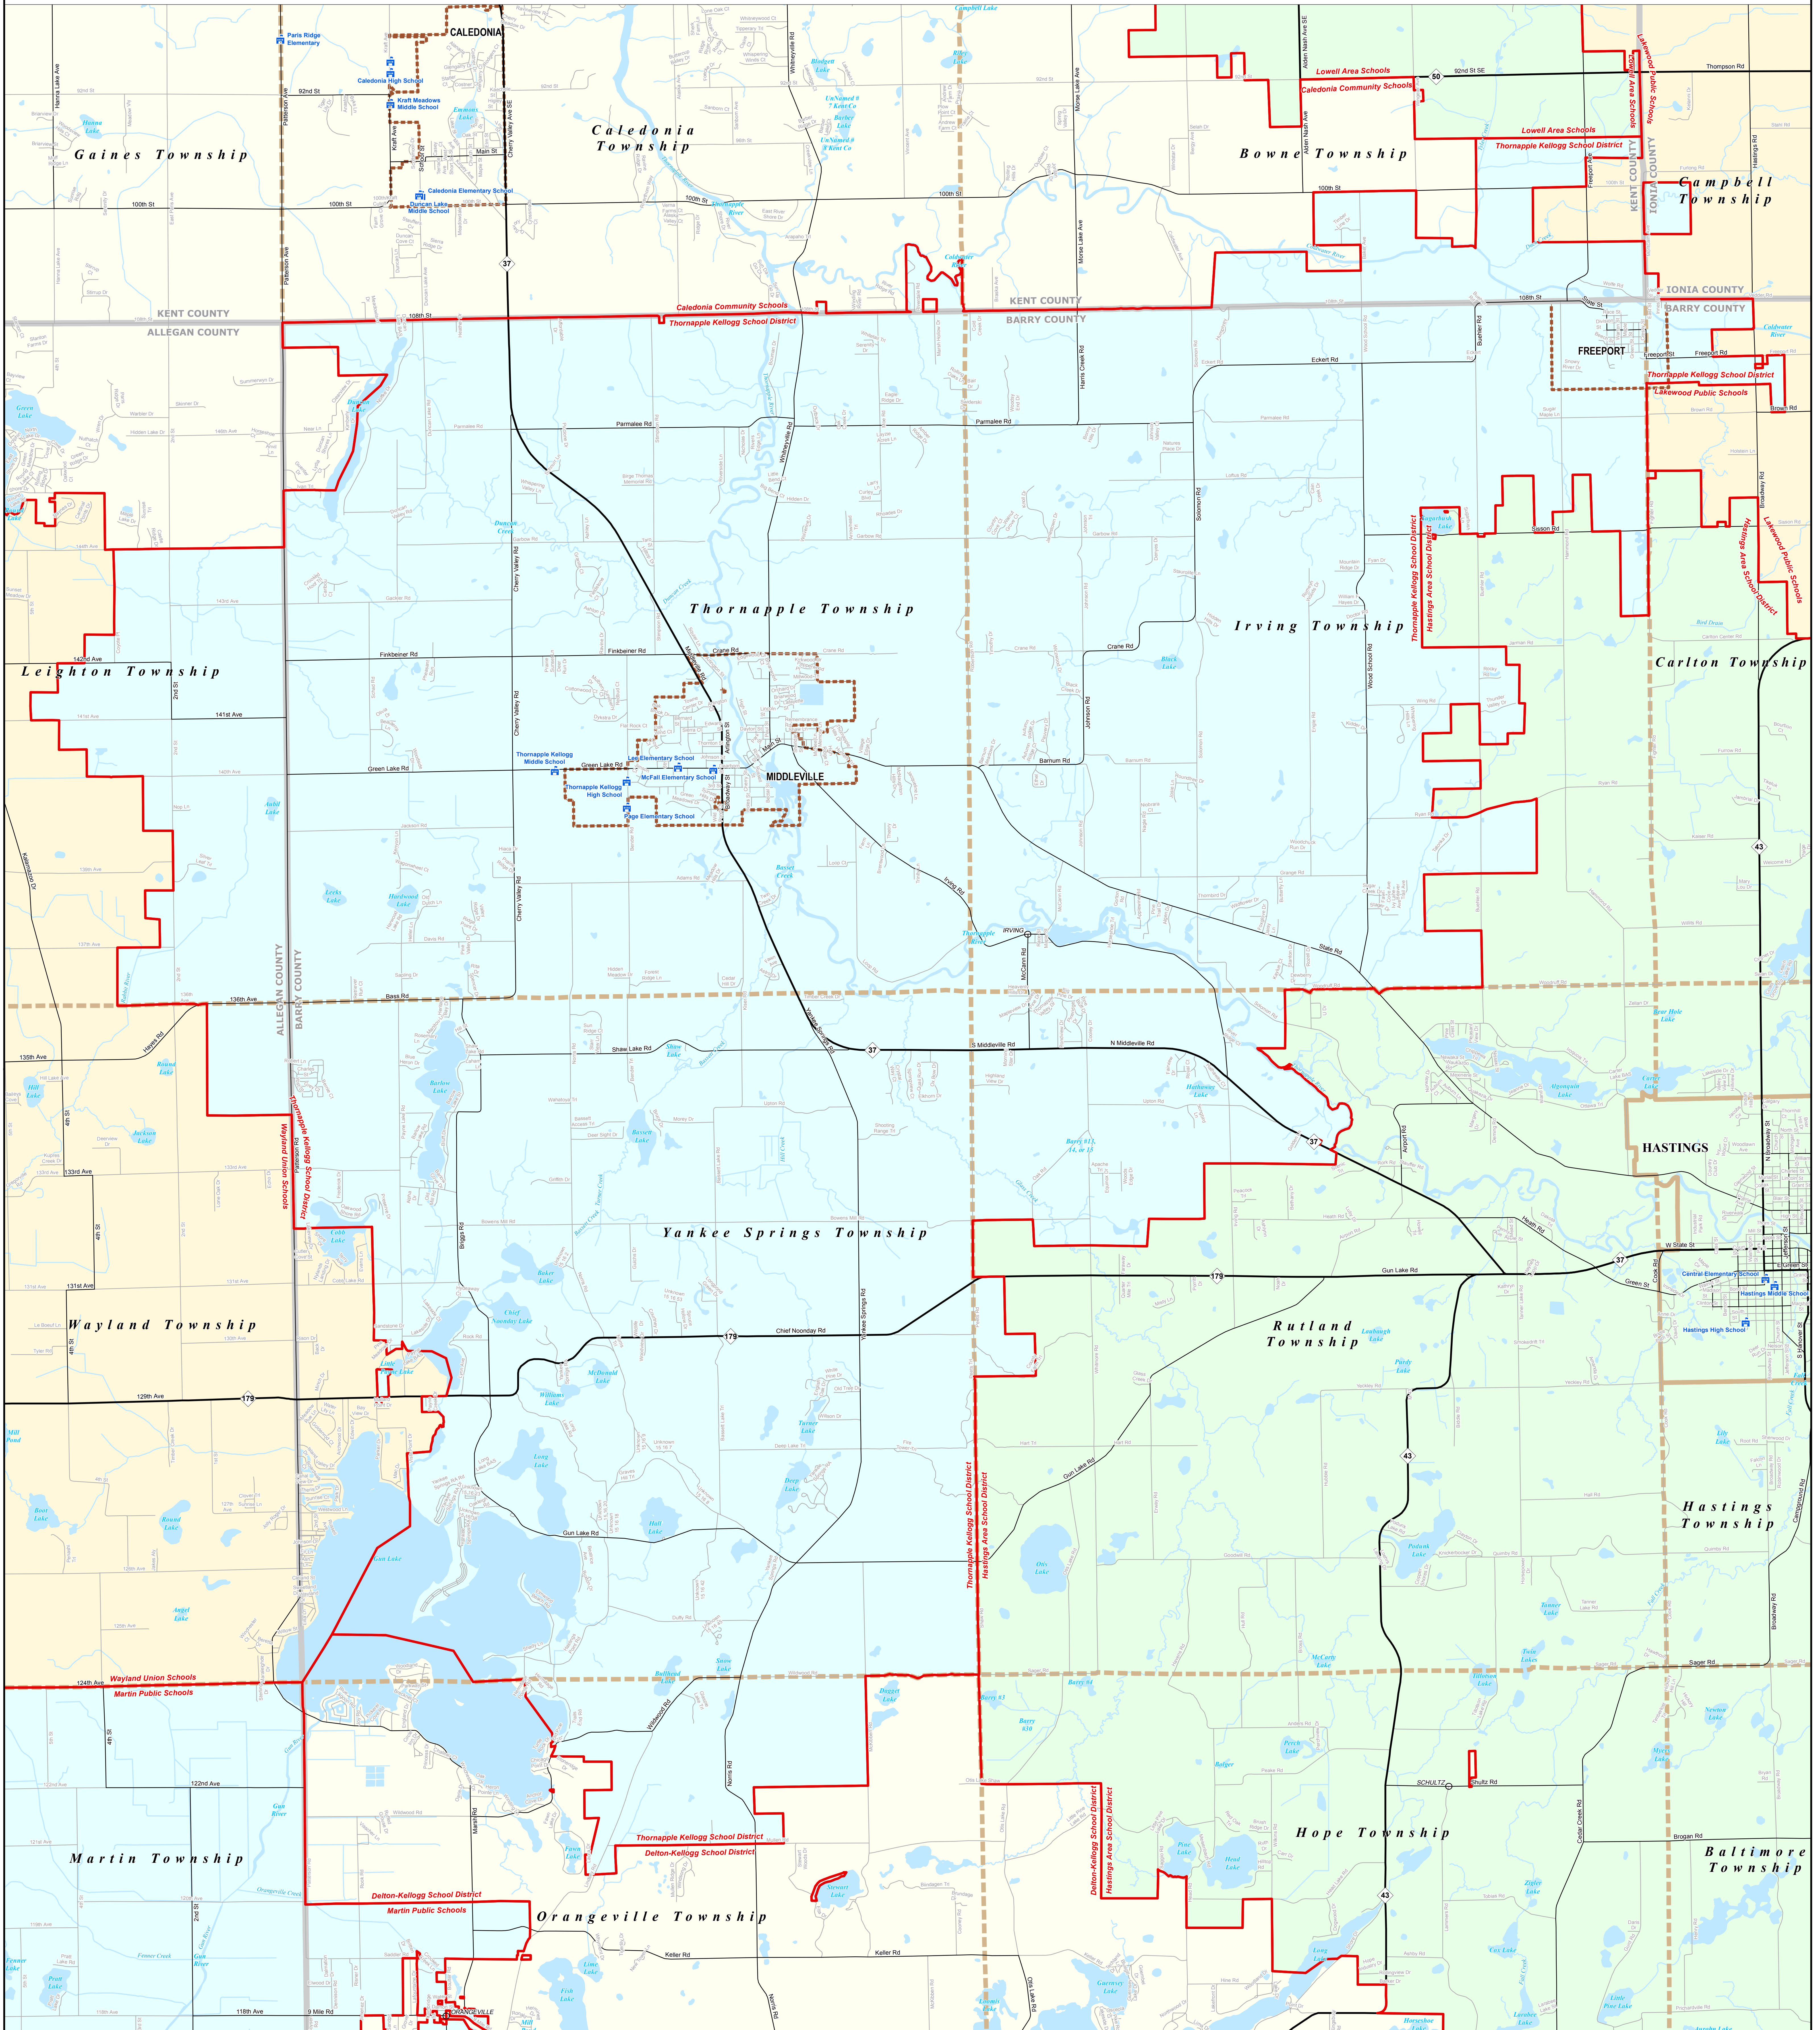

THORNAPPLE KELLOGG SCHOOL DISTRICT

Kent ISD

*Note: Non K-12 School Districts identified with Asterisk (*) in Name

11/14/13

- School District - County - City - Township - Village - Census Designated Place	- Unincorporated Place - School - Freeway - Primary Road - Local Road	- Railroad - Water Feature - River, Stream, or Drain